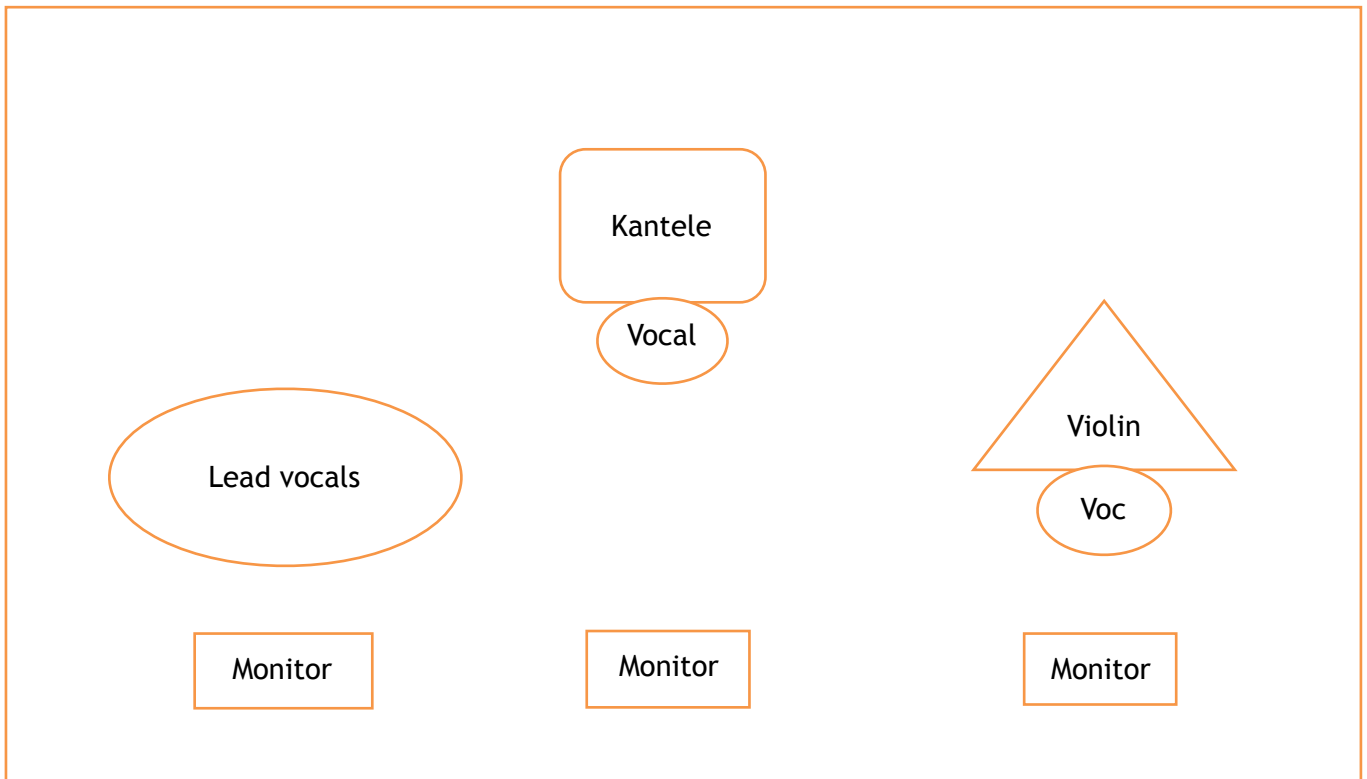

FOLK'AVANT

STAGE PLOT

Anna Wikenius - Lead Vocals: brings her own singing mic.
Needs from the venue: 1 XLR + phantom Power, mic stand, monitor

Maija Kauhanen - Kantele, backing vocals: brings her own mics (2) for kantele.
Needs from the venue: 2 x DI-box, vocal mic, mic stand, monitor

Anna Rubinsztein - Violin, backing vocals: brings her own mic for violin
Needs from the venue: 1 XLR, vocal mic, mic stand, monitor

In case there is any questions concerning techical rider please contact Anna Wikenius.